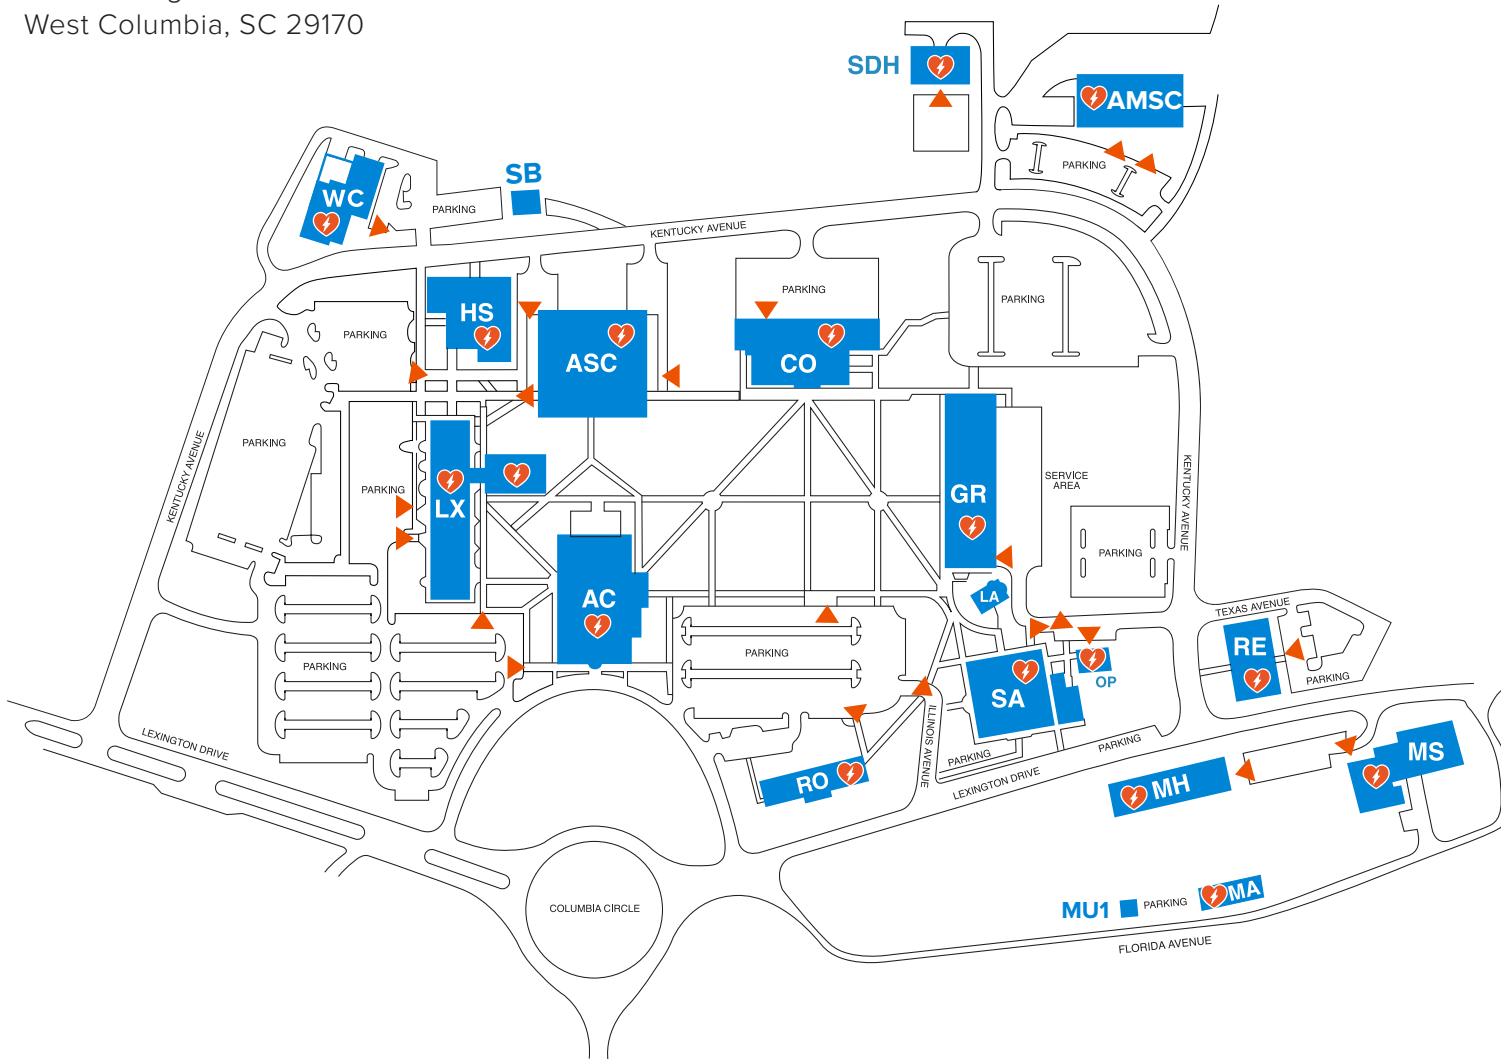

BUILDING LOCATION MAP AIRPORT CAMPUS

1260 Lexington Drive
West Columbia, SC 29170

Building Legend Airport Campus

- AC - Academic Center
- AMSC - Advanced Manufacturing and Skilled Crafts Center
- ASC - Airport Student Center
- CO - Congaree Hall
- GR - Granby Hall
- HS - Health Science Building
- LA - Lab Building
- LX - Lexington Hall
- MA - Maintenance Building
- MH - Morris Hall
- MS - Materials Support Facility
- MU1 - Mobile Unit #1
- OP - Operations
- RE - Reed Hall
- RO - Robinson Building
- SA - Saluda Hall
- SB - Storage Building
- WC - Welding Technology Center

- ▲ Curb access ramps for students with disabilities
- ⚡ AED Location